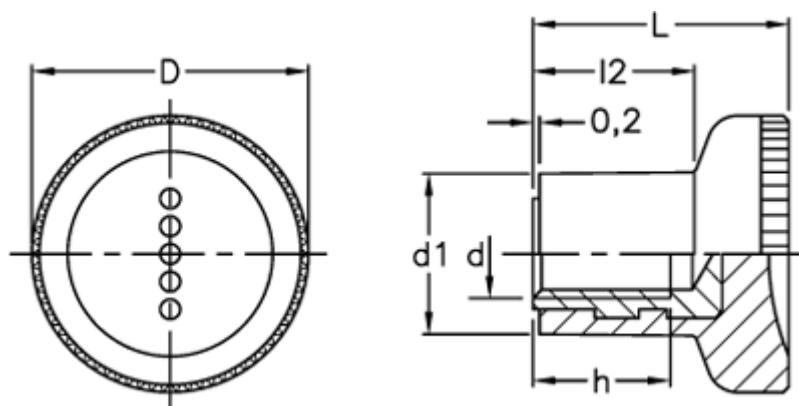

Data Sheet

Article number: 23052423215

Description: E+G Knurled knob
EKK.31-B M10-C5

Measures

D	= 31
d1	= 18.5
d 6H	= M10
h	= 17
L	= 27.0
l2	= 17.0